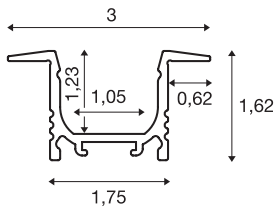

GRAZIA 10

recess mounted profile, LED, 2m, black

Generously designed aluminium wall and ceiling mounted profile GRAZIA 10 for inserting LED strips. The light output has an extremely soft effect due to the separately available, frosted plastic covers. We recommend the optionally available end caps for mounting the profile, which is available in three colours and lengths.

TECHNICAL DATA

Item no.:	1000459
Length	200.0 cm
Width	3.0 cm
Height	1.62 cm
Installation length	200.0 cm
Installation width	1.8 cm
Installation depth	1.5 cm
Net weight	0.428 kg
Gross weight	0.772 kg
IP Code	IP 20
Assembly	Recessed
Assembly details	Ceiling, Wall
Color	black
BIG WHITE Page	769

Accessories

1000466	COVER , for GRAZIA 10, flat version, 2m, opaque
1000467	COVER , for GRAZIA 10, flat version, 2m, clear
1000468	COVER , for GRAZIA 10, flat version, 2m, frosted
1000469	COVER , for GRAZIA 10, flat version, 2m, frosted
1000477	END CAPS , for GRAZIA 10 surface mounted profile flat, 2 pieces, flat version, black