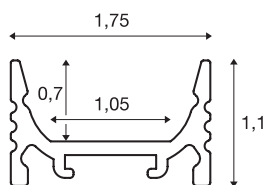

GRAZIA 10

surface mounted profile, LED, flat, grooved, 2m, aluminium

GRAZIA 10 flat surface-mounted profile in 2m length for mounting of LED strips up to 10mm wide. The profile is available in black, white and anodised aluminium, and can be combined with various covers and matching end caps.

TECHNICAL DATA

Item no.:	1000460
Length	200.0 cm
Width	1.75 cm
Height	1.1 cm
Net weight	0.265 kg
Gross weight	0.523 kg
IP Code	IP 20
Assembly	Surface
Assembly details	Ceiling,Pendant Profile
Color	aluminium
BIG WHITE Page	769

Accessories

1000466	COVER , for GRAZIA 10, flat version, 2m, opaque
1000467	COVER , for GRAZIA 10, flat version, 2m, clear
1000468	COVER , for GRAZIA 10, flat version, 2m, frosted
1000469	COVER , for GRAZIA 10, flat version, 2m, frosted
1000470	COVER , for GRAZIA 10, high version, 2m, frosted
1000471	COVER , for GRAZIA 10, high version, 2m, frosted
1000475	END CAPS , for GRAZIA 10 surface mounted profile flat, 2 pieces, flat version, aluminium
1000481	END CAPS , for GRAZIA 10 surface mounted profile flat, 2 pieces, high version, aluminium
1000487	MOUNTING CLIP , for GRAZIA 10 surface mounted profile, invisible, 2 pieces
1000488	MOUNTING CLIP , for GRAZIA 10 surface mounted profile grooved, visible, 2 pieces
1000489	MOUNTING CLIP , for GRAZIA 10 surface mounted profile grooved, 45°, visible, 3 pieces