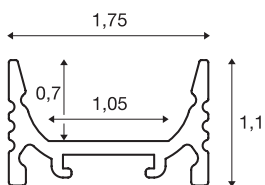

GRAZIA 10

surface mounted profile, LED, flat, grooved, 2m, white

GRAZIA 10 flat surface-mounted profile in 2m length for mounting of LED strips up to 10mm wide. The profile is available in black, white and anodised aluminium, and can be combined with various covers and matching end caps.

TECHNICAL DATA

Item no.:	1000461
Length	200.0 cm
Width	1.75 cm
Height	1.1 cm
Net weight	0.29 kg
Gross weight	0.557 kg
IP Code	IP 20
Assembly	Surface
Assembly details	Ceiling,Pendant Profile,Wall,Wall with Acc.
Color	white
BIG WHITE Page	769

Accessories

1000466	COVER , for GRAZIA 10, flat version, 2m, opaque
1000467	COVER , for GRAZIA 10, flat version, 2m, clear
1000468	COVER , for GRAZIA 10, flat version, 2m, frosted
1000469	COVER , for GRAZIA 10, flat version, 2m, frosted
1000470	COVER , for GRAZIA 10, high version, 2m, frosted
1000471	COVER , for GRAZIA 10, high version, 2m, frosted
1000476	END CAPS , for GRAZIA 10 surface mounted profile flat, 2 pieces, flat version, white
1000482	END CAPS , for GRAZIA 10 surface mounted profile flat, 2 pieces, high version, white
1000487	MOUNTING CLIP , for GRAZIA 10 surface mounted profile, invisible, 2 pieces
1000488	MOUNTING CLIP , for GRAZIA 10 surface mounted profile grooved, visible, 2 pieces
1000489	MOUNTING CLIP , for GRAZIA 10 surface mounted profile grooved, 45°, visible, 3 pieces