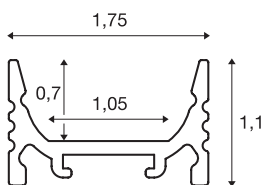

GRAZIA 10

surface mounted profile, LED, flat, grooved, 2m, black

GRAZIA 10 flat surface-mounted profile in 2m length for mounting of LED strips up to 10mm wide. The profile is available in black, white and anodised aluminium, and can be combined with various covers and matching end caps.

TECHNICAL DATA

Item no.:	1000462
Length	200.0 cm
Width	1.75 cm
Height	1.1 cm
Net weight	0.282 kg
Gross weight	0.546 kg
IP Code	IP 20
Assembly	Surface
Assembly details	Ceiling,Pendant Profile,Wall,Wall with Acc.
Color	black
BIG WHITE Page	769

Accessories

1000466	COVER , for GRAZIA 10, flat version, 2m, opaque
1000467	COVER , for GRAZIA 10, flat version, 2m, clear
1000468	COVER , for GRAZIA 10, flat version, 2m, frosted
1000469	COVER , for GRAZIA 10, flat version, 2m, frosted
1000470	COVER , for GRAZIA 10, high version, 2m, frosted
1000471	COVER , for GRAZIA 10, high version, 2m, frosted
1000477	END CAPS , for GRAZIA 10 surface mounted profile flat, 2 pieces, flat version, black
1000483	END CAPS , for GRAZIA 10 surface mounted profile flat, 2 pieces, high version, black
1000487	MOUNTING CLIP , for GRAZIA 10 surface mounted profile, invisible, 2 pieces
1000488	MOUNTING CLIP , for GRAZIA 10 surface mounted profile grooved, visible, 2 pieces
1000489	MOUNTING CLIP , for GRAZIA 10 surface mounted profile grooved, 45°, visible, 3 pieces