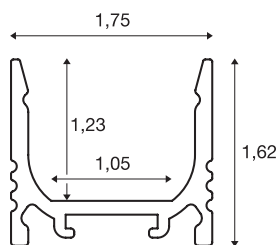

GRAZIA 10

surface mounted profile, LED, standard, grooved, 2m, aluminium

GRAZIA 10 standard surface mounted profile in 2m length for installing LED strips up to 10mm wide. The profile is available in black, white and anodised aluminium, and can be combined with various covers and matching end caps.

TECHNICAL DATA

Item no.:	1000463
Length	200.0 cm
Width	1.75 cm
Height	1.62 cm
Net weight	0.358 kg
Gross weight	0.647 kg
IP Code	IP 20
Assembly	Surface
Assembly details	Ceiling,Pendant Profile,Wall,Wall with Acc.
Color	aluminium
BIG WHITE Page	769

Accessories

1000466	COVER , for GRAZIA 10, flat version, 2m, opaque
1000467	COVER , for GRAZIA 10, flat version, 2m, clear
1000468	COVER , for GRAZIA 10, flat version, 2m, frosted
1000469	COVER , for GRAZIA 10, flat version, 2m, frosted
1000470	COVER , for GRAZIA 10, high version, 2m, frosted
1000471	COVER , for GRAZIA 10, high version, 2m, frosted
1000478	END CAPS , for GRAZIA 10 surface mounted profile standard, 2 pieces, flat version, aluminium
1000484	END CAPS , for GRAZIA 10 surface mounted profile standard, 2 pieces, high version, aluminium
1000487	MOUNTING CLIP , for GRAZIA 10 surface mounted profile, invisible, 2 pieces
1000488	MOUNTING CLIP , for GRAZIA 10 surface mounted profile grooved, visible, 2 pieces
1000489	MOUNTING CLIP , for GRAZIA 10 surface mounted profile grooved, 45°, visible, 3 pieces