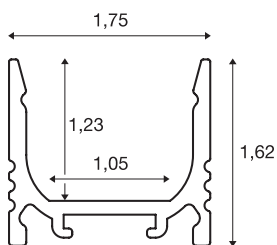

GRAZIA 10

surface mounted profile, LED, standard, grooved, 2m, white

GRAZIA 10 standard surface mounted profile in 2m length for installing LED strips up to 10mm wide. The profile is available in black, white and anodised aluminium, and can be combined with various covers and matching end caps.

TECHNICAL DATA

Item no.:	1000464
Length	200.0 cm
Width	1.75 cm
Height	1.62 cm
Net weight	0.366 kg
Gross weight	0.641 kg
IP Code	IP 20
Assembly	Surface
Assembly details	Ceiling,Pendant Profile,Wall,Wall with Acc.
Color	white
BIG WHITE Page	769

Accessories

1000466	COVER , for GRAZIA 10, flat version, 2m, opaque
1000467	COVER , for GRAZIA 10, flat version, 2m, clear
1000468	COVER , for GRAZIA 10, flat version, 2m, frosted
1000469	COVER , for GRAZIA 10, flat version, 2m, frosted
1000470	COVER , for GRAZIA 10, high version, 2m, frosted
1000471	COVER , for GRAZIA 10, high version, 2m, frosted
1000479	END CAPS , for GRAZIA 10 surface mounted profile standard, 2 pieces, flat version, white
1000485	END CAPS , for GRAZIA 10 surface mounted profile standard, 2 pieces, high version, white
1000487	MOUNTING CLIP , for GRAZIA 10 surface mounted profile, invisible, 2 pieces
1000488	MOUNTING CLIP , for GRAZIA 10 surface mounted profile grooved, visible, 2 pieces
1000489	MOUNTING CLIP , for GRAZIA 10 surface mounted profile grooved, 45°, visible, 3 pieces