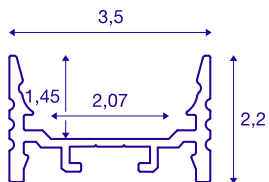

## GRAZIA 20

surface mounted profile, LED, flat, grooved, 1 m, aluminium

Flat, grooved GRAZIA 20 surface-mounted profile in 1, 2 and 3 m lengths, excluding cover for installing LED strips up to 20 mm wide. The profile is available in white, black and anodised aluminium.

## TECHNICAL DATA

Item no.:	1000499
Length	100.0 cm
Width	3.5 cm
Height	2.2 cm
Net weight	0.472 kg
Gross weight	0.745 kg
IP Code	IP 20
Assembly	Surface
Assembly details	Ceiling, Ceiling with Acc., Pendant Profile, - Wall, Wall with Acc.
Color	aluminium