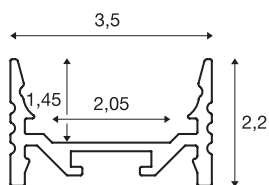

## GRAZIA 20

surface mounted profile, LED, flat, grooved, 1 m, white

Flat, grooved GRAZIA 20 surface-mounted profile in 1, 2 and 3 m lengths, excluding cover for installing LED strips up to 20 mm wide. The profile is available in white, black and anodised aluminium.

### TECHNICAL DATA

Item no.:	1000500
Length	100.0 cm
Width	3.5 cm
Height	2.2 cm
Net weight	0.492 kg
Gross weight	0.759 kg
IP Code	IP 20
Assembly	Surface
Assembly details	Ceiling, Ceiling with Acc., Pendant Profile, - Wall, Wall with Acc.
Color	white