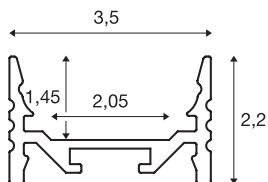

GRAZIA 20

surface mounted profile, LED, flat, grooved, 3m, aluminium

Flat, grooved GRAZIA 20 surface-mounted profile in 1, 2 and 3 m lengths, excluding cover for installing LED strips up to 20 mm wide. The profile is available in white, black and anodised aluminium.

TECHNICAL DATA

Item no.:	1000505
Length	300.0 cm
Width	3.5 cm
Height	2.2 cm
Net weight	1.421 kg
Gross weight	2.183 kg
IP Code	IP 20
Assembly	Surface
Assembly details	Ceiling, Ceiling with Acc., Pendant Profile, - Wall, Wall with Acc.
Color	aluminium
BIG WHITE Page	775