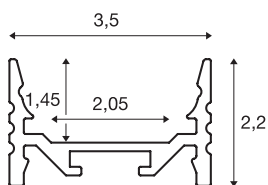

GRAZIA 20

surface mounted profile, LED, flat, grooved, 3m, white

Flat, grooved GRAZIA 20 surface-mounted profile in 1, 2 and 3 m lengths, excluding cover for installing LED strips up to 20 mm wide. The profile is available in white, black and anodised aluminium.

TECHNICAL DATA

Item no.:	1000506
Length	300.0 cm
Width	3.5 cm
Height	2.2 cm
Net weight	1.465 kg
Gross weight	2.22 kg
IP Code	IP 20
Assembly	Surface
Assembly details	Ceiling, Ceiling with Acc., Pendant Profile, - Wall, Wall with Acc.
Color	white
BIG WHITE Page	775