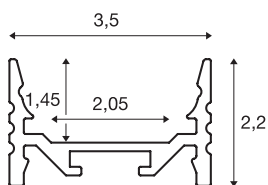

## GRAZIA 20

surface mounted profile, LED, flat, grooved, 3m, black

Flat, grooved GRAZIA 20 surface-mounted profile in 1, 2 and 3 m lengths, excluding cover for installing LED strips up to 20 mm wide. The profile is available in white, black and anodised aluminium.

### TECHNICAL DATA

Item no.:	1000507
Length	300.0 cm
Width	3.5 cm
Height	2.2 cm
Net weight	1.358 kg
Gross weight	2.032 kg
IP Code	IP 20
Assembly	Surface
Assembly details	Ceiling, Ceiling with Acc., Pendant Profile, - Wall, Wall with Acc.
Color	black
BIG WHITE Page	775