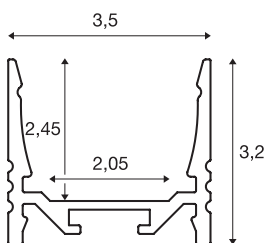

GRAZIA 20

surface mounted profile, LED, standard, grooved, 2m, aluminium

Grooved GRAZIA 20 surface-mounted profile in 1, 2 and 3 m lengths, excluding cover for installing LED strips up to 20 mm wide. The profile is available in white, black and anodised aluminium.

TECHNICAL DATA

Item no.:	1000511
Length	200.0 cm
Width	3.5 cm
Height	3.2 cm
Net weight	1.24 kg
Gross weight	1.765 kg
IP Code	IP 20
Assembly	Surface
Assembly details	Ceiling, Ceiling with Acc., Pendant Profile, - Wall, Wall with Acc.
Color	aluminium

Accessories

1000535	PENDELABHÄNGUNG , for GRAZIA 20 surface mounted profile, 2m LED, 2 pieces
1000536	MOUNTING CLIP , for GRAZIA 20 surface mounted profile, LED, invisible mounting clip, 2 pieces
1000537	MOUNTING CLIP , for GRAZIA 20 surface mounted profile, LED, visible mounting clip, 2 pieces
1000565	END CAPS , for GRAZIA 20 surface mounted profile standard, 2 pieces, flat version, aluminium
1000568	END CAPS , for GRAZIA 20 surface mounted profile standard, 2 pieces, high version, aluminium
1000571	LONG CONNECTOR for GRAZIA 20 , 2 pieces
1004927	GRAZIA 60 , PC cover 1.5m flat frosted
1004928	GRAZIA 20 , PMMA cover 1.5m flat frosted
1004929	GRAZIA 20 , cover 1.5m flat milky
1004930	GRAZIA 20 , PC cover 1.5m high frosted
1004931	GRAZIA 20 , PMMA cover 1.5m high frosted