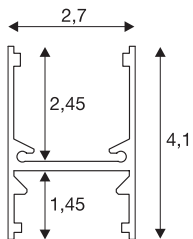

H-PROFILE 2m

black

The versatile H-profile, which is available in three colours, has a wide range of optional accessories and can be adapted to any requirement.

TECHNICAL DATA

Item no.:	1001814
Length	200.0 cm
Width	2.7 cm
Height	4.1 cm
Net weight	1.056 kg
Gross weight	1.058 kg
IP Code	IP 20
Color	black
BIG WHITE Page	785