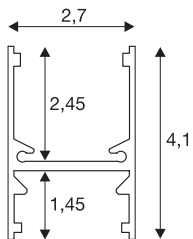

H-PROFIL 2m

white

The versatile H-profile, which is available in three colours, has a wide range of optional accessories and can be adapted to any requirement.

TECHNICAL DATA

Item no.:	1001816
Length	200.0 cm
Width	2.7 cm
Height	4.1 cm
Net weight	1.055 kg
Gross weight	1.056 kg
IP Code	IP 20
Color	white
BIG WHITE Page	785