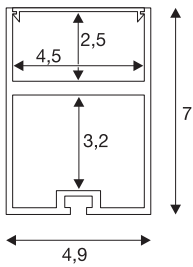

GLENOS

professional profile 4970, with cover, matt black, 2 m

Generously constructed aluminium wall and ceiling mounted profile GLENOS for parallel insertion of two LED strips in the upper level and a power supply in the lower level. By the supplied frosted acrylic glass cover, the light output appears very soft. A suspension kit is available in several colours and lengths and allows suspending the profile up to 2.5 m.

TECHNICAL DATA

Item no.:	213470
Length	200.0 cm
Width	4.9 cm
Height	7.0 cm
Net weight	2.983 kg
Gross weight	4.502 kg
IP Code	IP 20
Assembly	Surface
Color	black

Notes
