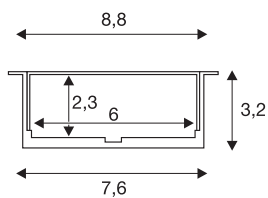

GLENOS

professional recessed profile 8832, with cover, white, 2 m

Generously constructed aluminium recessed wall and ceiling profile GLENOS for parallel insertion of two LED strips. By the supplied acrylic glass cover in frosted finish, the light output appears very soft. For mounting of the various colour versions of the profile we recommend the optionally available mounting bracket.

TECHNICAL DATA

Item no.:	213511
Length	200.0 cm
Width	8.8 cm
Height	3.2 cm
Installation width	7.6 cm
Net weight	2.51 kg
Gross weight	3.86 kg
IP Code	IP 20
Assembly	Recessed
Color	white

Accessories

213501	GLENOS , professional recessed profile 8832, with cover, white, 1 m
--------	---