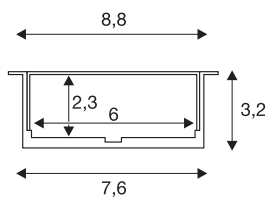

GLENOS

professional recessed profile 8832, with cover, anodised aluminium, 2 m

Generously constructed aluminium recessed wall and ceiling profile GLENOS for parallel insertion of two LED strips. By the supplied acrylic glass cover in frosted finish, the light output appears very soft. For mounting of the various colour versions of the profile we recommend the optionally available mounting bracket.

TECHNICAL DATA

Item no.:	213514
Length	200.0 cm
Width	8.8 cm
Height	3.2 cm
Installation width	7.6 cm
Net weight	2.314 kg
Gross weight	3.727 kg
IP Code	IP 20
Assembly	Recessed
Color	aluminium

Accessories