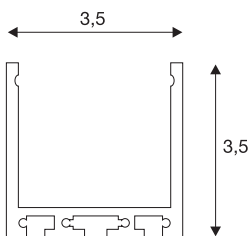

GLENOS

professional profile 3030, matt black, 2 m

GLENOS professional profile 3030 in 200 cm length exclusive cover to install LED strips up to 30 mm wide. This profile, available in matt black, matt white and silver, can be installed recessed, surface-mounted or with the optional suspension kit 213488, as a pendant.

TECHNICAL DATA

Item no.:	213620
Length	200.0 cm
Width	3.5 cm
Height	3.5 cm
Net weight	1.211 kg
Gross weight	2.128 kg
IP Code	IP 20
Assembly	Surface
Color	black

Accessories

213488	SUSPENSION SET , for GLENOS professional profile 4970 and 3030, 2.5m
--------	--