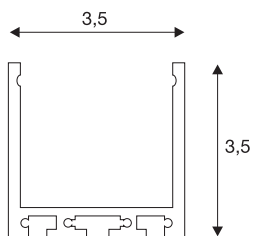

GLENOS

professional profile 3030, matt black, 3 m

GLENOS professional profile 3030 in 300 cm length exclusive cover to install LED strips up to 30 mm wide. This profile, available in matt black, matt white and silver, can be installed recessed, surface-mounted or with the optional suspension kit 213488, as a pendant.

TECHNICAL DATA

Item no.:	213630
Length	300.0 cm
Width	3.5 cm
Height	3.5 cm
Net weight	2.007 kg
Gross weight	3.191 kg
IP Code	IP 20
Assembly	Surface
Color	black

Accessories

213488	SUSPENSION SET , for GLENOS professional profile 4970 and 3030, 2.5m
--------	--