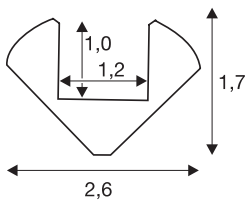

## GLENOS

corner profile 2720, matt white, 2 m

GLENOS corner profile 2720 in 2 m length exclusive cover to install LED strips up to 10 mm wide. Available in matt white and anodised aluminium, this profile is ideal for corner, ceiling, under shelf, or trade fair booth installation.

### TECHNICAL DATA

Item no.:	213911
Length	200.0 cm
Width	2.6 cm
Height	1.7 cm
Net weight	0.495 kg
Gross weight	0.802 kg
IP Code	IP 20
Assembly	Surface
Color	white

**Notes**

---

---

---

---

---