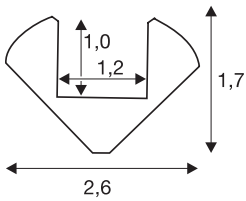

GLENOS

corner profile 2720, anodised aluminium, 2 m

GLENOS corner profile 2720 in 2 m length exclusive cover to install LED strips up to 10 mm wide. Available in matt white and anodised aluminium, this profile is ideal for corner, ceiling, under shelf, or trade fair booth installation.

TECHNICAL DATA

Item no.:	213914
Length	200.0 cm
Width	2.6 cm
Height	1.7 cm
Net weight	0.472 kg
Gross weight	0.766 kg
IP Code	IP 20
Assembly	Surface
Color	aluminium

Notes
