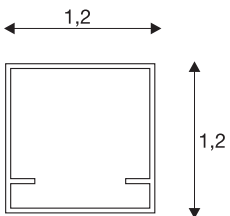

KENAI PROFILE

plastic LED profile, 2m, frosted

The satin-finished KENAI profile, which is 2m long, 12 mm wide and 12 mm in height, is designed for flat, narrow LED strips. Maximum strip power 10W per metre.

TECHNICAL DATA

Item no.:	214101
Length	200.0 cm
Width	1.2 cm
Height	1.2 cm
Net weight	0.097 kg
Gross weight	0.327 kg
IP Code	IP 20
Assembly	Surface
Assembly details	Ceiling,Ground,Wall
Color	transparent