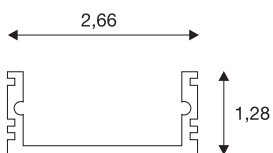

GLENOS

linear surface-mounted profile 2713, matt black, 2 m

GLENOS linear surface mounted profile 2713 in 1- and 2 m length to install LED strips up to 21 mm wide. The profile is available in matt black, matt white and anodised aluminium. It can be combined with various covers as well as matching end caps.

TECHNICAL DATA

Item no.:	214330
Length	200.0 cm
Width	2.7 cm
Height	1.3 cm
Net weight	0.421 kg
Gross weight	0.755 kg
IP Code	IP 20
Assembly	Surface
Assembly details	Ceiling, Wall
Color	black

Accessories