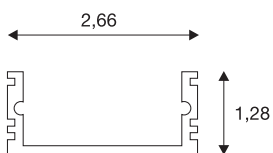

## GLENOS

linear surface-mounted profile 2713, matt white, 2 m

GLENOS linear surface mounted profile 2713 in 1- and 2 m length to install LED strips up to 21 mm wide. The profile is available in matt black, matt white and anodised aluminium. It can be combined with various covers as well as matching end caps.

## TECHNICAL DATA

Item no.:	214331
Length	200.0 cm
Width	2.7 cm
Height	1.3 cm
Net weight	0.391 kg
Gross weight	0.74 kg
IP Code	IP 20
Assembly	Surface
Assembly details	Ceiling, Wall
Color	white