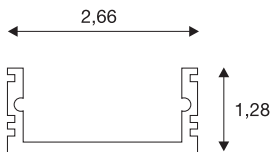

## GLENOS

linear surface-mounted profile 2713, anodised aluminium, 2 m

GLENOS linear surface mounted profile 2713 in 1- and 2 m length to install LED strips up to 21 mm wide. The profile is available in matt black, matt white and anodised aluminium. It can be combined with various covers as well as matching end caps.

### TECHNICAL DATA

Item no.:	214334
Length	200.0 cm
Width	2.7 cm
Height	1.3 cm
Net weight	0.405 kg
Gross weight	0.749 kg
IP Code	IP 20
Assembly	Surface
Assembly details	Ceiling, Wall
Color	aluminium