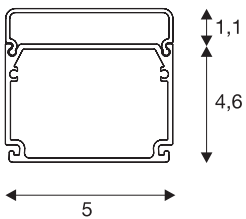

## GLENOS

industrial profile, flat, matt black, 2 m

The matt black GLENOS industrial profile comes in 2 m length, 50 mm width and 46 mm height. It comes with a flat cover. The versatile LED profile has two chambers and can be used in a system which is suspended, as well as surface-mounted or recessed variants. Various accessory parts are available as well as direct connectors and reflectors. The system gives you the space for individual installations of all types and, thanks to its width, can be fitted with LED strips with up to 40mm diameter.

## TECHNICAL DATA

Item no.:	214420
Length	200.0 cm
Width	5.0 cm
Height	4.6 cm
Net weight	1.73 kg
Gross weight	2.225 kg
IP Code	IP 20
Assembly	Surface
Assembly details	Ceiling, Ceiling with Acc.
Color	black