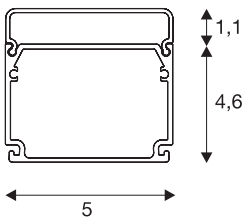

GLENOS

industrial profile, flat, matt white, 2 m

The matt white GLENOS industrial profile comes in 2 m length, 50 mm width and 46 mm height. It comes with a flat cover. The versatile LED profile has two chambers and can be used in a system which is suspended, as well as surface-mounted or recessed variants. Various accessory parts are available as well as direct connectors and reflectors. The system gives you the space for individual installations of all types and, thanks to its width, can be fitted with LED strips with up to 40mm diameter.

TECHNICAL DATA

Item no.:	214421
Length	200.0 cm
Width	5.0 cm
Height	4.6 cm
Net weight	1.771 kg
Gross weight	2.29 kg
IP Code	IP 20
Assembly	Surface
Assembly details	Ceiling, Ceiling with Acc.
Color	white