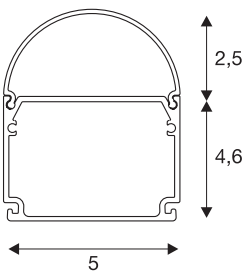

GLENOS

industrial profile, convex, matt black, 2 m

The matt black GLENOS industrial profile comes in 2 m length, 50 mm width and 60 mm height. It comes with a convex cover. The versatile LED profile has two chambers and can be used in a system which is suspended, as well as surface-mounted or recessed variants. Various accessory parts are available as well as direct connectors and reflectors. The system gives you the space for individual installations of all types and, thanks to its width, can be fitted with LED strips with up to 40mm diameter.

TECHNICAL DATA

| | |
|-------------------------|----------------------------|
| Item no.: | 214430 |
| Length | 200.0 cm |
| Width | 5.0 cm |
| Height | 6.0 cm |
| Net weight | 1.739 kg |
| Gross weight | 2.411 kg |
| IP Code | IP 20 |
| Assembly | Surface |
| Assembly details | Ceiling, Ceiling with Acc. |
| Color | black |