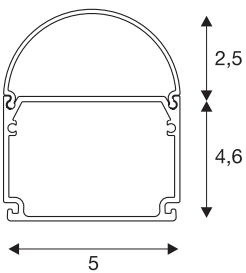

GLENOS

industrial profile, convex, matt white, 2 m

The matt white GLENOS industrial profile comes in 2 m length, 50 mm width and 60 mm height. It comes with a convex cover. The versatile LED profile has two chambers and can be used in a system which is suspended, as well as surface-mounted or recessed variants. Various accessory parts are available as well as direct connectors and reflectors. The system gives you the space for individual installations of all types and, thanks to its width, can be fitted with LED strips with up to 40mm diameter.

TECHNICAL DATA

Item no.:	214431
Length	200.0 cm
Width	5.0 cm
Height	6.0 cm
Net weight	1.768 kg
Gross weight	2.385 kg
IP Code	IP 20
Assembly	Surface
Assembly details	Ceiling, Ceiling with Acc.
Color	white