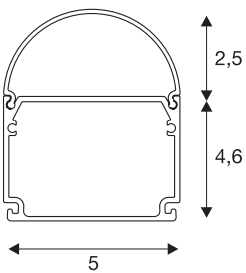

### industrial profile, convex, anodised aluminium, 2 m

The anodised aluminium GLENOS industrial profile comes in 2 m length, 50 mm width and 60 mm height. It comes with a convex cover. The versatile LED profile has two chambers and can be used in a system which is suspended, as well as surface-mounted or recessed variants. Various accessory parts are available as well as direct connectors and reflectors. The system gives you the space for individual installations of all types and, thanks to its width, can be fitted with LED strips with up to 40mm diameter.

### TECHNICAL DATA

Item no.:	214434
Length	200.0 cm
Width	5.0 cm
Height	6.0 cm
Net weight	1.691 kg
Gross weight	2.366 kg
IP Code	IP 20
Assembly	Surface
Assembly details	Ceiling, Ceiling with Acc.
Color	aluminium