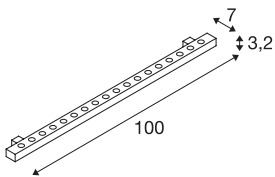

GALEN LED PROFILE

outdoor façade light, LED, 6500K, IP65, 1 m, silver-grey, 25W

Aluminium panel equipped with 18 powerful LEDs for effective lighting. Thanks to the pre-fitted installation bracket, it can be installed directly on the wall, ceiling and floor. With IP65 protection class, the tiltable panel is also suitable for outdoor use. The electrical connection of the panel available in daylight white and warm-white is done using the built-in connection lead to a 24V DC voltage power supply.

TECHNICAL DATA

Item no.:	229481
Lamps included	0
Primary nominal voltage	24V mA/V
Vertical tilting range	120 °
Width	100.0 cm
Height	3.2 cm
Depth	7.0 cm
Net weight	1.636 kg
Gross weight	1.854 kg
IP Code	IP 65
Safety class	III
Assembly	Surface
Assembly details	Ceiling,Ground,Wall
Wattage	25 W
Lumen	1070 lm
Colour temperature	6500 Kelvin
Color	grey
CRI	>70
LXXBXX data	70/50
Service life	30000 h
BIG WHITE Page	636