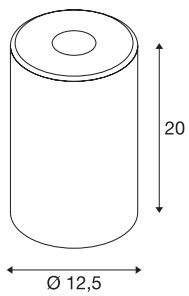

FENDA

glass light shade, red

FENDA glass cylinder, 12.5 cm in diameter and 20 cm high, with red glass look.

TECHNICAL DATA

Item no.:	1000771
Height	20.0 cm
Diameter	12.5 cm
Net weight	0.416 kg
Gross weight	0.674 kg
IP Code	IP 20
Assembly	Mobile
Color	red