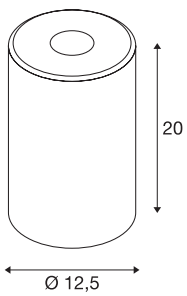

FENDA

glass light shade, green

FENDA glass cylinder, 12.5 cm in diameter and 20 cm high, with green glass look.

TECHNICAL DATA

Item no.:	1000772
Height	20.0 cm
Diameter	12.5 cm
Net weight	0.438 kg
Gross weight	0.691 kg
IP Code	IP 20
Assembly	Mobile
Color	green