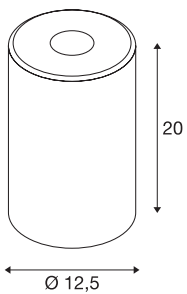

FENDA

glass light shade, smoked glass

FENDA glass cylinder, 12.5 cm diameter and 20 cm high, smoked-glass look.

TECHNICAL DATA

Item no.:	1000773
Height	20.0 cm
Diameter	12.5 cm
Net weight	0.429 kg
Gross weight	0.788 kg
IP Code	IP 20
Assembly	Mobile
Color	brown
BIG WHITE Page	102