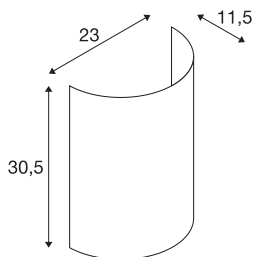

FENDA half shade

black/copper

FENDA light shade in modern colours for the FENDA Basis wall light 1001272

TECHNICAL DATA

Item no.:	1001274
Width	23.0 cm
Height	30.5 cm
Depth	11.5 cm
Net weight	0.24 kg
Gross weight	0.564 kg
IP Code	IP 20
Assembly	Surface
Assembly details	Wall with Acc.
Color	copper
BIG WHITE Page	202