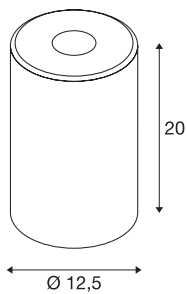

FENDA glass shade

white

FENDA glass cylinder, 12.5 cm in diameter and 20 cm high, white.

TECHNICAL DATA

Item no.:	1002217
Height	20.0 cm
Diameter	12.5 cm
Net weight	0.472 kg
Gross weight	0.796 kg
IP Code	IP 20
Assembly	Mobile
Color	white
BIG WHITE Page	102