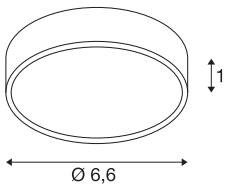

## INSTALLATIONFRAME

for DL 126 recessed fitting, round, white

Practical installation frame for DL 126. Ideal for installation in corners or on ceilings, for under-cabinet installation. Available in several colour variants. Shape: Round

## TECHNICAL DATA

Item no.:	112181
Height	1.5 cm
Diameter	6.6 cm
Net weight	0.026 kg
Gross weight	0.048 kg
IP Code	IP 20
Assembly	Surface
Assembly details	Ceiling,Wall
Color	white

**Notes**

---

---

---

---

---