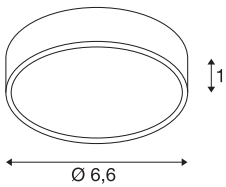

INSTALLATIONFRAME

for DL 126 recessed fitting, round, chrome

Practical installation frame for DL 126. Ideal for installation in corners or on ceilings, for under-cabinet installation. Available in several colour variants. Shape: Round

TECHNICAL DATA

Item no.:	112182
Height	1.5 cm
Diameter	6.6 cm
Net weight	0.028 kg
Gross weight	0.047 kg
IP Code	IP 20
Assembly	Surface
Assembly details	Ceiling,Wall
Color	chrome

Notes
