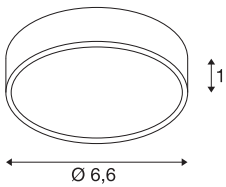

INSTALLATIONFRAME

for DL 126 recessed fitting, round, brushed metal

Practical installation frame for DL 126. Ideal for installation in corners or on ceilings, for under-cabinet installation. Available in several colour variants. Shape: Round

TECHNICAL DATA

Item no.:	112185
Height	1.5 cm
Diameter	6.6 cm
Net weight	0.026 kg
Gross weight	0.045 kg
IP Code	IP 20
Assembly	Surface
Assembly details	Ceiling,Wall
Color	grey

Notes
