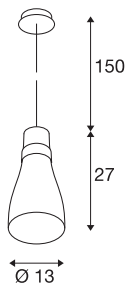

BIBA

pendant, A60, silver-grey, frosted glass, silver-grey ceiling plate, max. 60W

The BIBA pendant features a satin finished lamp shade and an optically contrasting silver grey decorative ring. Designed to be used with general use lamps, the BIBA pendant has a built-in E14 holder, and comes ready for direct connection to 230V mains supply.

TECHNICAL DATA

Item no.:	133464
Socket	E14
Lamp	C35
Number of sockets	1
Lamps included	0
Primary nominal voltage	230V ~50Hz mA/V
Pendant length	150.0 cm
Net weight	0.943 kg
Gross weight	1.378 kg
IP Code	IP 20
Safety class	I
Assembly	Surface
Assembly details	Ceiling
Wattage	60 W
Color	aluminium