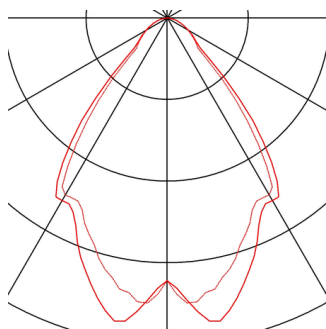

SOBERBIA 80

pendant, LED, 2700K, square, white, L/W/H 80/80/56.4 cm, 54.4W

Designed by Johan Carpenter, the SOBERBIA 80 pendant also features a powerful, dimmable premium LED module alongside its extravagant design. Created for demanding lighting solutions, this steel pendant has a 2 metre long connection lead and corresponding steel wire suspensions. It comes ready for direct connection to 230V-240V mains supply.

TECHNICAL DATA

Item no.:	165461
Lamps included	0
Number of different light outlets	1
Primary nominal voltage	200-240V ~50/60Hz mA/V
Secondary power / secondary voltage	1400 mA/V
Length	80.0 cm
Pendant length	350.0 cm
Width	80.0 cm
Height	56.4 cm
Net weight	20.0 kg
Gross weight	30.226 kg
IP Code	IP 20
Safety class	I
Assembly	Surface
Assembly details	Ceiling
Dimming technology	Leading edge
Wattage	56 W
Lumen	3950 lm
Colour temperature	2700 Kelvin
Color	white
CRI	>80
Binning	6