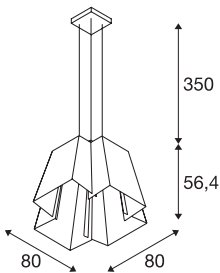

SOBERBIA 80

pendant, LED, 2700K, square, white, L/W/H 80/80/56.4 cm, 54.4W

Designed by Johan Carpenter, the SOBERBIA 80 pendant also features a powerful, dimmable premium LED module alongside its extravagant design. Created for demanding lighting solutions, this steel pendant has a 2 metre long connection lead and corresponding steel wire suspensions. It comes ready for direct connection to 230V-240V mains supply.

TECHNICAL DATA

Item no.:	165461
Lamps included	0
Number of different light outlets	1
Primary nominal voltage	200-240V ~50/60Hz mA/V
Secondary power / secondary voltage	1400 mA/V
Length	80.0 cm
Pendant length	350.0 cm
Width	80.0 cm
Height	56.4 cm
Net weight	20.0 kg
Gross weight	30.226 kg
IP Code	IP 20
Safety class	I
Assembly	Surface
Assembly details	Ceiling
Dimming technology	Leading edge
Wattage	56 W
Lumen	3950 lm
Colour temperature	2700 Kelvin
Color	white
CRI	>80
Binning	6