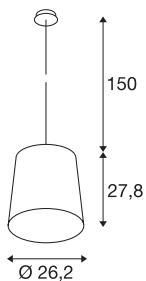

TINTO

pendant, A60, black/gold, max. 60W

The high-voltage TINTO pendant is made of aluminium, has an E27 socket and is available in several colour variants. The high-voltage pendant is suitable for both LED and energy-saving lamps. The pendant length is 1.5 m.

TECHNICAL DATA

Item no.:	165520
Socket	E27
Number of sockets	1
Lamps included	0
Number of different light outlets	1
Primary nominal voltage	220-240V ~50/60Hz mA/V
Pendant length	150.0 cm
Height	27.8 cm
Diameter	26.2 cm
Net weight	0.812 kg
Gross weight	1.598 kg
IP Code	IP 20
Safety class	I
Assembly	Surface
Assembly details	Ceiling
Wattage	60 W
Color	black