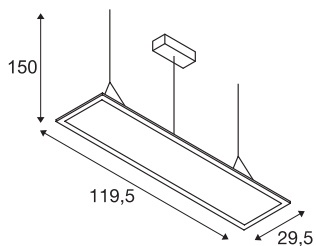

## TECHNICAL DATA

Item no.:	158722
Lamps included	0
Primary nominal voltage	100-240V ~50/60Hz mA/V
Secondary power / secondary voltage	1000 mA/V
Length	119.5 cm
Pendant length	150.0 cm
Width	29.5 cm
Height	1.3 cm
Net weight	4.678 kg
Gross weight	5.79 kg
IP Code	IP 20
Safety class	I
Assembly	Surface
Assembly details	Ceiling
Dimming technology	1-10V
Wattage	42 W
Lumen	3100 lm
Colour temperature	2700 Kelvin
Beam angle	110 °
Color	white
CRI	>80
UGR ≤	22