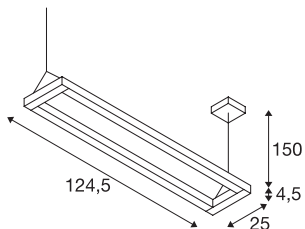

## LONG GRILL

pendant, LED, 3000K, black

Our LONG GRILL LED pendant impresses with its straight design for modern rooms. Because of the built-in premium swivelling LEDs, this luminaire provides the optimum conditions for efficient use while still remaining stylish. Thanks to its built-in LED driver with pendant suspension and ceiling plate, the LONG GRILL LED pendant comes ready for direct connection to a 230V mains supply.

## TECHNICAL DATA

Item no.:	1000392
Lamps included	0
Number of different light outlets	2
Primary nominal voltage	200-240V ~50/60Hz mA/V
Secondary power / secondary voltage	1400 mA/V
Vertical tilting range	270 °
Length	124.5 cm
Pendant length	150.0 cm
Width	25.0 cm
Height	4.5 cm
Net weight	4.968 kg
Gross weight	5.856 kg
IP Code	IP 20
Safety class	I
Assembly	Surface
Assembly details	Ceiling
Wattage	75 W
Lumen	6500 lm
Colour temperature	3000 Kelvin
Beam angle	110 °
Color	black
CRI	>80