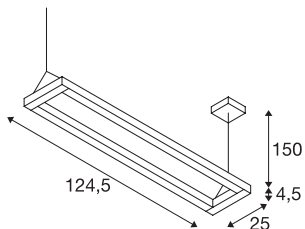

LONG GRILL

pendant, LED, 3000K, white

Our LONG GRILL LED pendant impresses with its straight design for modern rooms. Because of the built-in premium swivelling LEDs, this luminaire provides the optimum conditions for efficient use while still remaining stylish. Thanks to its built-in LED driver with pendant suspension and ceiling plate, the LONG GRILL LED pendant comes ready for direct connection to a 230V mains supply.

TECHNICAL DATA

Item no.:	1000393
Lamps included	0
Number of different light outlets	2
Primary nominal voltage	200-240V ~50/60Hz mA/V
Secondary power / secondary voltage	1400 mA/V
Vertical tilting range	270 °
Length	124.5 cm
Pendant length	150.0 cm
Width	25.0 cm
Height	4.5 cm
Net weight	5.036 kg
Gross weight	5.92 kg
IP Code	IP 20
Safety class	I
Assembly	Surface
Assembly details	Ceiling
Wattage	75 W
Lumen	6500 lm
Colour temperature	3000 Kelvin
Beam angle	110 °
Color	white
CRI	>80