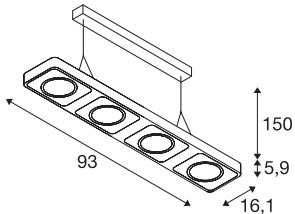

LYNAH

pendant, four-headed, LED, 3000K, black

With its timeless and modern design in black and white and its efficiency, the LYNAH luminaire series is an innovative lighting option for any area. The lamp holders are multi-directional, thus allowing the individual focus of the light beam. The luminaire is equipped with dimmable LED modules with a beam angle of 24° each, and is ready for direct connection to 230V power supply.

TECHNICAL DATA

Item no.:	1000412
Lamps included	0
Primary nominal voltage	220-240V ~50/60Hz mA/V
Secondary power / secondary voltage	350 mA/V
Vertical tilting range	180 °
Length	93.0 cm
Pendant length	150.0 cm
Width	16.0 cm
Height	5.9 cm
Net weight	5.511 kg
Gross weight	6.099 kg
IP Code	IP 20
Safety class	I
Assembly	Surface
Assembly details	Ceiling
Dimming technology	trailing edge
Wattage	56 W
Lumen	3800 lm
Colour temperature	3000 Kelvin
Beam angle	24 °
Color	black
CRI	>80