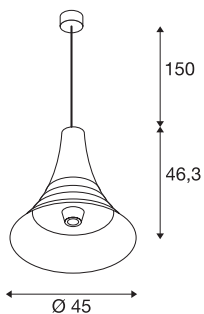

## BATO 45 PD

Indoor pendant light, black, E27, max. 60W

The pendants in the BATO family are available in two sizes and three colour variants. You can also choose between built-in LED light sources and an E27 socket. The family is completed with associated wall lights and ceiling lights. The BATO is supplied ready for direct connection to a 230V mains power supply.

## TECHNICAL DATA

Item no.:	1000433
Socket	E27
Number of sockets	1
Lamps included	0
Primary nominal voltage	220-240V ~50/60Hz mA/V
Pendant length	150.0 cm
Height	46.3 cm
Diameter	45.0 cm
Net weight	2.592 kg
Gross weight	4.424 kg
IP Code	IP 20
Safety class	I
Assembly	Surface
Assembly details	Ceiling
Wattage	60 W
Color	black
BIG WHITE Page	117

## Recommended lamp

1001357	LED head mirror luminaire , E27, 2700K, 7W
1002124	LED lamp , A60, E27, 2700K, 280°, 7W