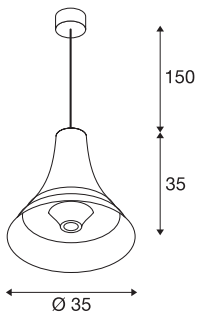

BATO 35 PD

Indoor pendant light, black, E27, max. 60W

The pendants in the BATO family are available in two sizes and three colour variants. You can also choose between built-in LED light sources and an E27 socket. The family is completed with associated wall lights and ceiling lights. The BATO is supplied ready for direct connection to a 230V mains power supply.

TECHNICAL DATA

Item no.:	1000434
Socket	E27
Number of sockets	1
Lamps included	0
Primary nominal voltage	220-240V ~50/60Hz mA/V
Pendant length	150.0 cm
Height	35.0 cm
Diameter	35.0 cm
Net weight	1.405 kg
Gross weight	2.718 kg
IP Code	IP 20
Safety class	I
Assembly	Surface
Assembly details	Ceiling
Wattage	60 W
Color	black
BIG WHITE Page	116