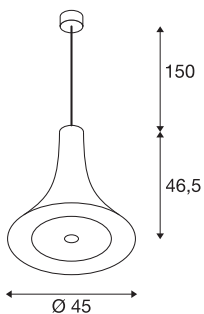

## BATO 45 PD

LED Indoor pendant light, black, LED, 2700K

The pendants in the BATO family are available in two sizes and three colour variants. You can also choose between built-in LED light sources and an E27 socket. The family is completed with associated wall lights and ceiling lights. The BATO is supplied ready for direct connection to a 230V mains power supply.

## TECHNICAL DATA

Item no.:	1000435
Lamps included	0
Primary nominal voltage	220-240V ~50/60Hz mA/V
Secondary power / secondary voltage	700 mA/V
Pendant length	150.0 cm
Height	46.3 cm
Diameter	45.0 cm
Net weight	2.7 kg
Gross weight	2.889 kg
IP Code	IP 20
Safety class	I
Assembly	Surface
Assembly details	Ceiling
Dimming technology	trailing edge
Wattage	30 W
Lumen	1450 lm
Colour temperature	2700 Kelvin
Beam angle	100 °
Color	black
CRI	>80
Binning	6
LXXBXX data	70/50

Service life	30000 h
BIG WHITE Page	116

**Notes**

---

---

---

---

---