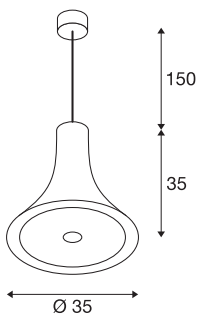

BATO 35 PD

LED Indoor pendant light, black, LED, 2700K

The pendants in the BATO family are available in two sizes and three colour variants. You can also choose between built-in LED light sources and an E27 socket. The family is completed with associated wall lights and ceiling lights. The BATO is supplied ready for direct connection to a 230V mains power supply.

TECHNICAL DATA

Item no.:	1000436
Lamps included	0
Primary nominal voltage	220-240V ~50/60Hz mA/V
Secondary power / secondary voltage	500 mA/V
Pendant length	150.0 cm
Height	35.0 cm
Diameter	35.0 cm
Net weight	1.7 kg
Gross weight	1.819 kg
IP Code	IP 20
Safety class	I
Assembly	Surface
Assembly details	Ceiling
Dimming technology	trailing edge
Wattage	21 W
Lumen	1300 lm
Colour temperature	2700 Kelvin
Beam angle	100 °
Color	black
CRI	>80
Binning	6
LXXBXX data	70/50

Service life	30000 h
BIG WHITE Page	116

Notes
